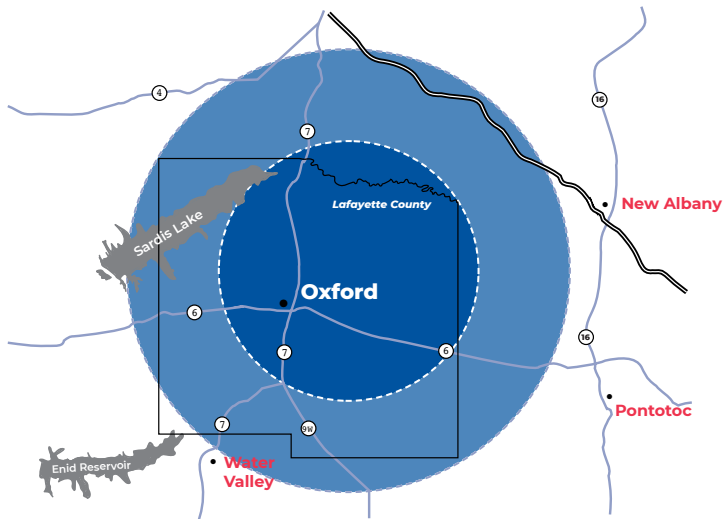

REBEL RADIO WUMS-FM 92.1 FM

“The Voice of Ole Miss”

but not your typical college radio station

WUMS-FM 92.1 is a full-power commercial radio station with a signal that goes far beyond the Ole Miss campus to reach **all of Lafayette County and beyond.**

COVERAGE AREA

REBEL RADIO ADVERTISING

WUMS FM 92.1 Rebel Radio offers a variety of advertising options to ensure you receive maximum exposure to your targeted audience in the most cost effective manner. The station's Top 40 format is designed to target a listening audience ages 18 to 34. For a complete list of sponsorship opportunities, ask your account executive.